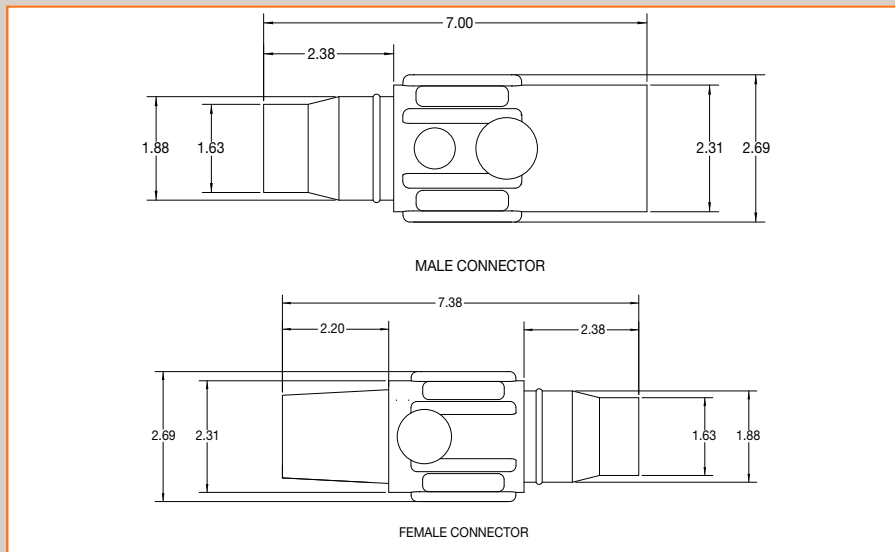

CAM-LOK “J” POWER SERIES
RECEPTACLES AND PLUGS PROVIDE THE MEANS TO QUICKLY CONNECT AND DISCONNECT POWER SYSTEMS SAFELY AT CONCERTS AND CARNIVALS AS WELL AS CONNECTING GENERATORS, STANDBY POWER, AND LOAD TESTING IN HOSPITALS, UTILITIES AND HEAVY INDUSTRIAL ENVIRONMENTS.

RATINGS: 600 VOLTS UP TO 545 AMPERES CONTINUOUS

STANDARD MATERIALS

- CABLE SIZE: 350 – 500 MCM
- CONNECTOR BODY: SYNTHETIC RUBBER
- CONTACT: BRASS

AGENCY APPROVALS

- UL LISTED E67181
- CSA CERTIFIED LR13963

ENVIRONMENTAL RATING: NEMA 3R